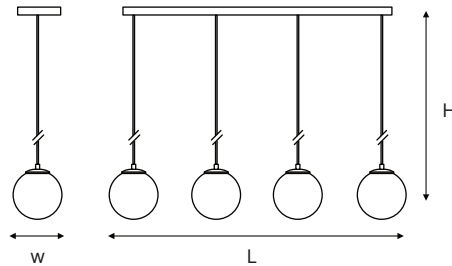

### AD-MD-18881S-4A

LED Indoor Decorative Pendant Light

Intended for indoor use

Pendant mounting

Luxury design applications

Various glass shade options

5 YEARS LIMITED WARRANTY INCLUDED

IP20

### TECHNICAL DRAWING

AD-MD-18881S-4A: L 800 x W 150 x H 1,500 mm

### PRODUCT SPECIFICATIONS

Summary	AD-MD-18881S-4A
Dimensions	L 800 x W 150 x H 1,500 mm
Lumen Output	1,400 lm
Efficacy	70 lm/W
Power Consumption	20 W
Input Voltage	120-277V AC
CCT	3000K
CRI	Ra80
IP rating	IP20
Shade	Clear Glass, Gradient Smoky Glass
Warranty	5 Years