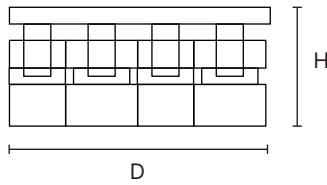

## TECHNICAL DRAWING

AD-MX-22077-5A: D 20.49" x H 9.45"

## PRODUCT SPECIFICATIONS

Summary	<b>AD-MX-22077-5A</b>
Dimensions (inch)	D 20.49" x H 9.45"
Socket	E26
Power Consumption	40 W
Input Voltage	120-277V AC
CCT	*depends
CRI	*depends
Material	Clear glass shade
Warranty	5 Years