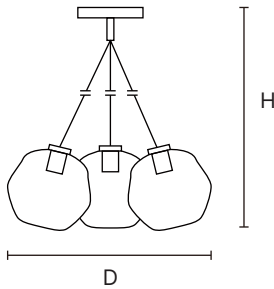

## TECHNICAL DRAWING

AD-MX-21083-3C: D 19.69" x H 47.24"

## PRODUCT SPECIFICATIONS

Summary	<b>AD-MX-21083-3C</b>
Dimensions (inch)	D 19.69" x H 47.24"
Socket	E26
Power Consumption	40 W
Input Voltage	120-277V AC
CCT	*depends
CRI	*depends
Material	Clear Glass Shade + Painted gold decoplate
Warranty	5 Years

## ORDER FORM

1	2	3	4
1. FAMILY	2. SIZE	3. WATTAGE	4. VOLTAGE
AD-MD	21083-3C 19.69" x 47.24"	40 40 W	A 120-277V AC