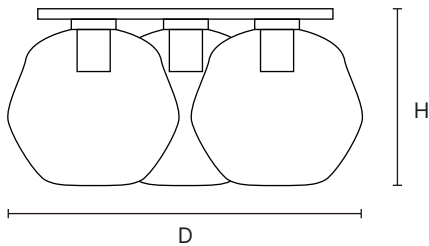

## TECHNICAL DRAWING

AD-MX-21083-3A: D 7.87" x H 8.27"

## PRODUCT SPECIFICATIONS

Summary	<b>AD-MX-21083-3A</b>
Dimensions (inch)	D 18.9" x H 8.27"
Socket	E26
Power Consumption	40 W
Input Voltage	120-277V AC
CCT	*depends
CRI	*depends
Material	Clear Glass Shade + Painted gold decoplate
Warranty	5 Years

## ORDER FORM

1	2	3	4
1. FAMILY	2. SIZE	3. WATTAGE	4. VOLTAGE
AD-MD	21083-3A 18.9" x 8.27"	40 40 W	A 120-277V AC