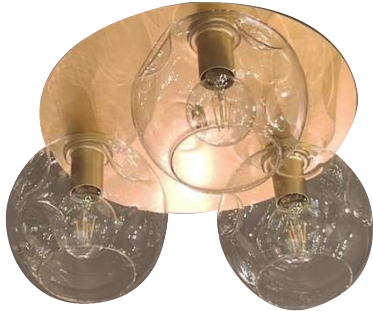

### AD-MX-21083-3A

LED CEILING LAMP

Intended for indoor use

Flat ceiling mounting

Luxury design applications

IP20

RATED & TESTED

## TECHNICAL DRAWING

AD-MX-21083-3A: D 7.87" x H 8.27"

## PRODUCT SPECIFICATIONS

Summary	<b>AD-MX-21083-3A</b>
Dimensions (inch)	D 18.9" x H 8.27"
Socket	E26
Power Consumption	40 W
Input Voltage	120-277V AC
CCT	*depends
CRI	*depends
Material	Clear Glass Shade + Painted gold decoplate
Warranty	5 Years