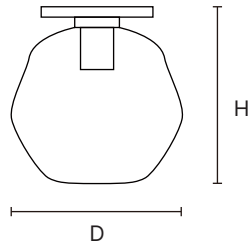

## TECHNICAL DRAWING

AD-MX-21083-1A: D 7.87" x H 8.27"

## PRODUCT SPECIFICATIONS

Summary	<b>AD-MX-21083-1A</b>
Dimensions (inch)	D 7.87" x H 8.27"
Socket	E26
Power Consumption	40 W
Input Voltage	120-277V AC
CCT	*depends
CRI	*depends
Material	Clear Glass Shade + Painted gold decoplate
Warranty	5 Years

## ORDER FORM

1	2	3	4
1. FAMILY	2. SIZE	3. WATTAGE	4. VOLTAGE
AD-MD	21083-1A 7.87" x 8.27"	40 40 W	A 120-277V AC