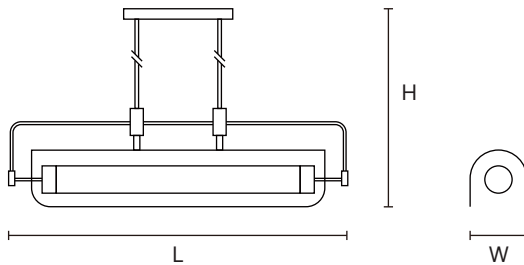

Type _____
 Project _____
 Notes _____

AD-MD-23001
 LED LUMINAIRE LAMP
 Intended for indoor use
 Pendant mounting
 Luxury design applications

TECHNICAL DRAWING

AD-MD-23001: L 39.89" x W 4.33" x H 63.78"

PRODUCT SPECIFICATIONS

Summary	AD-MD-23001
Dimensions (inch)	L 39.89" x W 4.33" x H 63.78"
Lumen Output	3000 lm
Power Consumption	40 W
Input Voltage	120-277V AC
CCT	3000K
CRI	Ra80
Material	Full Smoke amber glass shade
Warranty	5 Years

ORDER FORM

1	2	3	4	5	6
1. FAMILY	2. SIZE	3. WATTAGE	4. VOLTAGE	5. CCT	6. CRI
AD-MD	23001 39.89" x 4.33" x 63.78"	40 40 W	A 120-277V AC	30 3000K	80 Ra80