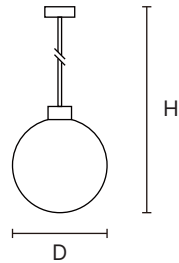

IP20

RATED & TESTED

TECHNICAL DRAWING

AD-MD-18058-1A: D 11.81" x H 62.40"

AD-MD-18058-1B: D 13.78" x H 63.37"

PRODUCT SPECIFICATIONS

Summary	AD-MD-18058-1A	AD-MD-18058-1B
Dimensions (inch)	D 11.81" x H 62.40"	D 13.78" x H 63.37"
Socket	E26	E26
Power Consumption	40 W	40 W
Input Voltage	120-277V AC	120-277V AC
CCT	*depends	*depends
CRI	*depends	*depends
Material	Full smoke glass shade	Full smoke glass shade
Warranty	5 Years	5 Years

ORDER FORM

1	2	3	4
1. FAMILY	2. SIZE	3. WATTAGE	4. VOLTAGE
AD-MD	18058-1A 11.81" x 62.40" 18058-1B 13.78" x 63.37"	40 40 W	A 120-277V AC