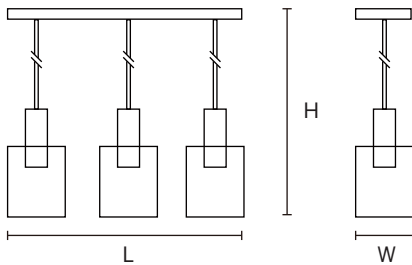

IP20
RATED & TESTED

TECHNICAL DRAWING

AD-MD-17076-3B: L 39.37" x W 7.87" x H 60.63"

PRODUCT SPECIFICATIONS

Summary	AD-MD-17076-3B
Dimensions (inch)	L 39.37" x W 7.87" x H 60.63"
Lumen Output	600 lm * 3
Power Consumption	8 W * 3
Input Voltage	120-277V AC
CCT	3000K
CRI	Ra90
Material	Smoke fade glass shade, Rainbow fade glass shade
Warranty	5 Years

ORDER FORM

1	2	3	4	5	6	7
1. FAMILY	2. SIZE	3. WATTAGE	4. VOLTAGE	5. CCT	6. CRI	7. Shade
AD-MD	17076-3B	39.37" x 7.87" x 60.63"	8 8 W*3	A 120-277V AC	30 3000K	90 Ra90
						SF Smoke Fade RF Rainbow Fade