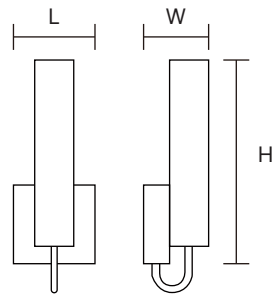

Type _____
 Project _____
 Notes _____

AD-LW-188
 Wall Light Sconce
 Intended for indoor use
 Steel housing
 Multiple Finish Options

IP65
RATED & TESTED

TECHNICAL DRAWING

AD-LW-188: L 108mm x W 89mm x H 324mm
 (L 4.25" x W 3.5" x H 12.76")

Units in Metric

PRODUCT SPECIFICATIONS

Summary	AD-LW-188
Dimensions	L 108mm x W 89mm x H 324mm
Power Consumption	8W
Input Voltage	120-277V AC
Lumen Output	670lm
CCT	Selectable (3000K - 4000K)
Material	Steel Housing, Acrylic Shade
Finish	Nickel, Chrome, Bronze
Warranty	5 Years

ORDER FORM

1	2	3	4
1. FAMILY	2. SIZE	3. CCT	4. FINISH
AD-LW-188	S 108mm x 89mm x 324mm	CCT 3000K-4000K	NK Satin Nickel CH Polished Chrome BR Oil Rubbed Bronze