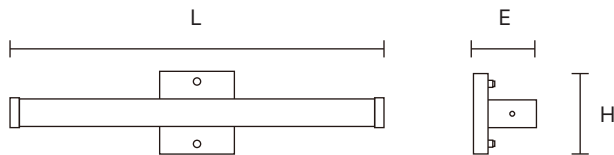

Type _____
 Project _____
 Notes _____

LV-228/230/233

Wall LED: Vanity/ Bath Bar

Intended for indoor use

Steel Housing

Satin Nickel Finish

IP65

RATED & TESTED

TECHNICAL DRAWING

LV-228: L 22" x H 4 3/4" x E 3 7/8"

LV-230: L 34" x H 4 3/4" x E 3 7/8"

LV-233: L 46" x H 4 3/4" x E 3 7/8"

PRODUCT SPECIFICATIONS

Summary	LV-228	LV-230	LV-233
Dimensions	L 22" x H 4 3/4" x E 3 7/8"	L 34" x H 4 3/4" x E 3 7/8"	L 46" x H 4 3/4" x E 3 7/8"
Power Consumption	12W	18W	24W
Lumen Output	920 lm	1400lm	1800lm
Input Voltage	120-277V AC	*	*
CCT	3000K, 3500K, 4000K	*	*
CRI	Ra80	*	*
Material	Steel Housing, Acrylic Shade	*	*
Finish	Brushed Nickel, Chrome, Black	*	*
Warranty	5 Years	*	*

*Share the same spec

ORDER FORM

1	2	3	4	5	6
1. FAMILY	2. SIZE	3. WATTAGE	4. VOLTAGE	5. CCT	6. FINISH
LV	228 L 22" x H 4 3/4" x E 3 7/8"	12 12W	A 120-277V AC	30 3000K	NK Brushed Nickel CH Chrome BK Black
	230 L 34" x H 4 3/4" x E 3 7/8"	18 18W		35 3500K	
	233 L 46" x H 4 3/4" x E 3 7/8"	24 24W		40 4000K	