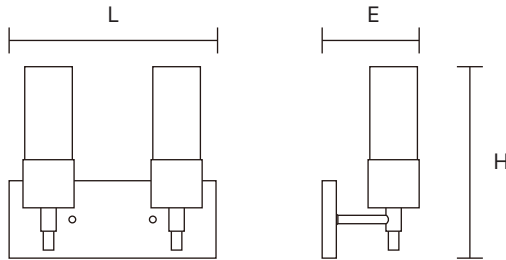

Type _____
 Project _____
 Notes _____

AD-LV 073
 WALL LIGHT: Vanity
 Intended for indoor use
 Steel Housing
 Satin Nickel Finish

TECHNICAL DRAWING

LV-073: L 12" x H 11" x E 5-1/2"

PRODUCT SPECIFICATIONS

Summary	LV-073
Dimensions	L 12" x H 11" x E 5-1/2"
Power Consumption	2 x 18W GU24 (not included)
Input Voltage	120-277V AC
CCT	3000K, 3500K, 4000K
Material	Steel + Frosted White Glass
Finish	Brushed Nickel, Chrome, Black
Warranty	5 Years

ORDER FORM

1	2	3	4	5	6
1. FAMILY	2. SIZE	3. POWER	4. VOLTAGE	5. CCT	6. FINISH
AD-LV	073 L 12" x H 11" x E 5-1/2"	18 2 x 18W	A 120-277V AC	30 3000K 35 3500K 40 4000K	NK Satin Nickel CH Chrome BK Black