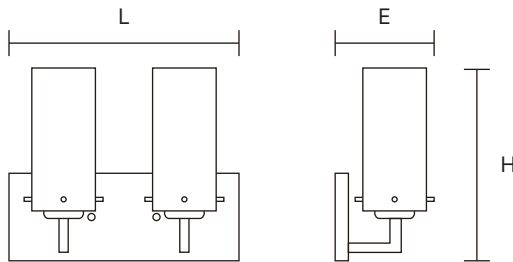

Type

Project

Notes

ADVANT LIGHTING

AD-LV 031

WALL LIGHT: Vanity

Intended for indoor use

Steel Housing

Satin Nickel Finish

IP65

RATED & TESTED

TECHNICAL DRAWING

LV-031: L 12" x H 9-1/2" x E 5"

PRODUCT SPECIFICATIONS

Summary	LV-029
Dimensions	L 12" x H 9-1/2" x E 5"
Power Consumption	2 x 18W GU24 (not included)
Input Voltage	120-277V AC
CCT	3000K, 3500K, 4000K
Material	Steel + Frosted White Glass
Finish	Brushed Nickel, Chrome, Black
Warranty	5 Years

ORDER FORM

1	2	3	4	5	6
1. FAMILY	2. SIZE	3. POWER	4. VOLTAGE	5. CCT	6. FINISH
AD-LV	029 L 12" x H 9-1/2" x E 5"	18 2 x 18W	A 120-277V AC	30 3000K 35 3500K 40 4000K	NK Satin Nickel CH Chrome BK Black