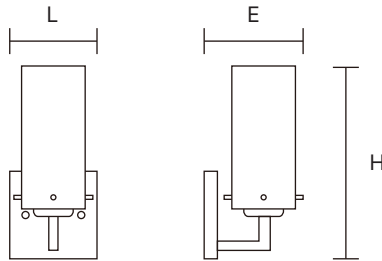

Type _____
 Project _____
 Notes _____

AD-LV 029
 WALL LIGHT: Vanity
 Intended for indoor use
 Steel Housing
 Satin Nickel Finish

TECHNICAL DRAWING

LV-029: L 4-3/8" x H 9-1/2" x E 5"

Units in Imperial

PRODUCT SPECIFICATIONS

Summary	LV-029
Dimensions	L 4-3/8" x H 9-1/2" x E 5"
Power Consumption	18W GU24 (not included)
Input Voltage	120-277V AC
CCT	3000K, 3500K, 4000K
Material	Steel + Frosted White Glass
Finish	Brushed Nickel, Chrome, Black
Warranty	5 Years

ORDER FORM

1	2	3	4	5	6
1. FAMILY	2. SIZE	3. POWER	4. VOLTAGE	5. CCT	6. FINISH
AD-LV	029 L 4-3/8" x H 9-1/2" x E 5"	18 18W	A 120-277V AC	30 3000K 35 3500K 40 4000K	NK Satin Nickel CH Chrome BK Black