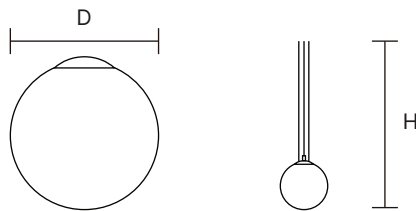

IP20
RATED & TESTED

IESNA
LM-80

IESNA
LM-79

5 YEARS
LIMITED WARRANTY
INCLUDED

TECHNICAL DRAWING

AD-P0514-8A: D Ø8" x H 59.06"

AD-P0514-12A: D Ø12" x H 59.06"

AD-P0514-16A: D Ø16" x H 59.06"

AD-P0514-20A: D Ø20" x H 59.06"

Units in Metric

PRODUCT SPECIFICATIONS

Summary	AD-P0514-8A	AD-P0514-12A	AD-P0514-16A	AD-P0514-20A
Dimensions	D Ø8" x H 59.06"	D Ø12" x H 59.06"	D Ø16" x H 59.06"	D Ø20" x H 59.06"
Power Consumption	10W	14W	22W	28W
Lumen Output	700 lm	980 lm	1,540 lm	1,960 lm
Input Voltage	120V AC	120V AC	120V AC	120V AC
CCT	3000K, 3500K, 4000K	3000K, 3500K, 4000K	3000K, 3500K, 4000K	3000K, 3500K, 4000K
IP Rating	IP20	IP20	IP20	IP20
CRI	Ra90	Ra90	Ra90	Ra90
Finish	White	White	White	White