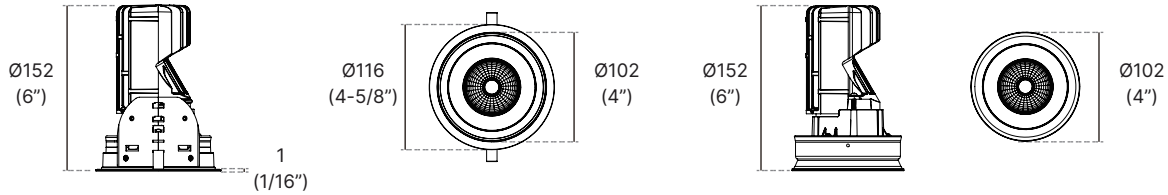

IP20
RATED & TESTED

5 YEARS
LIMITED WARRANTY
INCLUDED

TECHNICAL DRAWING

TR - Flangeless Trim

Units in Metric

PRODUCT SPECIFICATIONS

Summary	AP-AV4RFR-AR	AP-AV4RFR-TR
Dimensions	Ø 116mm x 152mm	Ø 102mm x 152mm
Power Consumption	14W, 23W	14W, 23W
Lumen Output	1300 - 1900 lm	1300 - 1900 lm
Input Voltage	120-277V AC	120-277V AC
Colour Temperature	2700K, 3000K, 3500K, 4000K, CCT, WD	2700K, 3000K, 3500K, 4000K, CCT, WD
Finish	Gold, Chrome, Brushed Chrome, Matte White, Brushed Nickel, Satin Nickel, Matte Black, Aluminum	
CRI	Ra90	Ra90
Beam Angle	15° (Spot), 30° (Narrow Flood), 42° (Flood)	15° (Spot), 30° (Narrow Flood), 42° (Flood)
Warranty	5 Years	5 Years