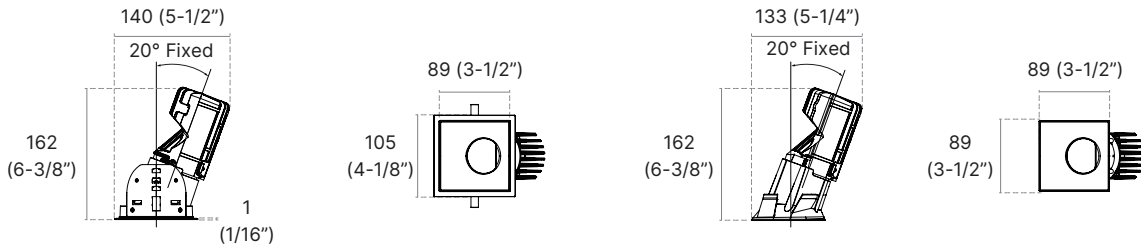

Type

Project

Notes

AP-AV3SWW

Ultra-Thin Profile Square Wall Wash Trim

Housing-free light engine install quickly.

Fixed tilted angle design.

Ease of installation, fast-mount features.

IP20
RATED & TESTED

5 YEARS
LIMITED WARRANTY
INCLUDED

TECHNICAL DRAWING

TR - Flangeless Trim

Units in Metric

PRODUCT SPECIFICATIONS

Summary	AP-AV3SWW-AR	AP-AV3SWW-TR
Dimensions	105mm x 105mm x 162mm	89mm x 89mm x 162mm
Power Consumption	14 W, 23 W	14 W, 23 W
Lumen Output	470-670 lm	470-670 lm
Input Voltage	120-277V AC	120-277V AC
Colour Temperature	2700K, 3000K, 3500K, 4000K, CCT, WD	2700K, 3000K, 3500K, 4000K, CCT, DM
Finish	Gold, Chrome, Brushed Chrome, Matte White, Brushed Nickel	Satin Nickel, Matte Black, Aluminum
CRI	Ra90	Ra90
Beam Angle	54° (Flood)	54° (Flood)
Warranty	5 Years	5 Years