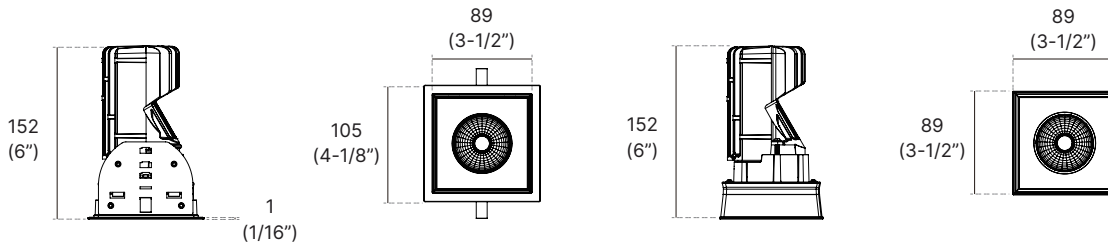

IP20
RATED & TESTED

5 YEARS
LIMITED WARRANTY
INCLUDED

TECHNICAL DRAWING

TR - Flangeless Trim

Units in Metric

PRODUCT SPECIFICATIONS

Summary	AP-AV3SFR-AR	AP-AV3SFR-TR
Dimensions	105mm x 105mm x 152mm	89mm x 89mm x 152mm
Power Consumption	14 W, 23 W	14 W, 23 W
Lumen Output	1300-1900 lm	1300-1900 lm
Input Voltage	120-277V AC	120-277V AC
Colour Temperature	2700K, 3000K, 3500K, 4000K, CCT, WD	2700K, 3000K, 3500K, 4000K, CCT, WD
Finish	Gold, Chrome, Brushed Chrome, Matte White, Brushed Nickel, Satin Nickel, Matte Black, Aluminum	
CRI	Ra90	Ra90
Beam Angle	15° (Spot), 30° (Narrow Flood), 42° (Flood)	15° (Spot), 30° (Narrow Flood), 42° (Flood)
Warranty	5 Years	5 Years