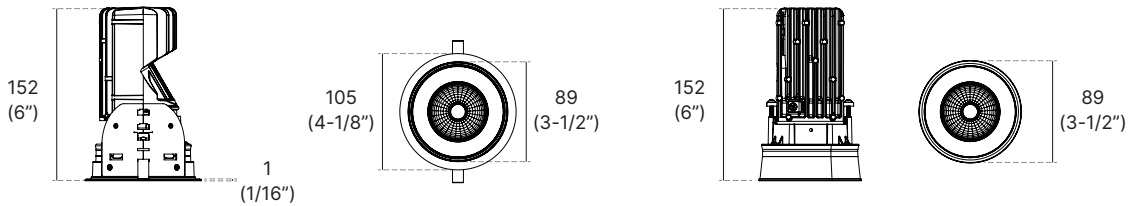

IP20
RATED & TESTED

5 YEARS
LIMITED WARRANTY INCLUDED

TECHNICAL DRAWING

TR - Flangeless Trim

Units in Metric

PRODUCT SPECIFICATIONS

Summary	AP-AV3RFR-AR	AP-AV3RFR-TR
Dimensions	Ø 105mm x H 152mm	Ø 89mm x H 152mm
Power Consumption	14 W, 23 W	14 W, 23 W
Lumen Output	1300-1900 lm	1300-1900 lm
Input Voltage	120-277V AC	120-277V AC
Colour Temperature	2700K, 3000K, 3500K, 4000K, CCT, WD	2700K, 3000K, 3500K, 4000K, CCT, WD
Finish	Gold, Chrome, Brushed Chrome, Matte White, Brushed Nickel, Satin Nickel, Matte Black, Aluminum	Satin Nickel, Matte Black, Aluminum
CRI	Ra90	Ra90
Beam Angle	15° (Spot), 30° (Narrow Flood), 42° (Flood)	15° (Spot), 30° (Narrow Flood), 42° (Flood)
Warranty	5 Years	5 Years