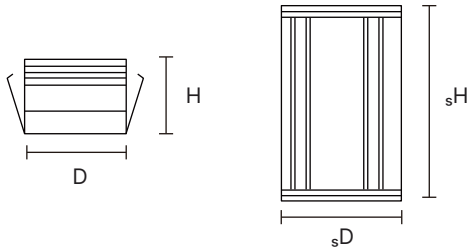

TECHNICAL DRAWING

ADL-RD13: D \varnothing 38mm x H 30mm
 (D \varnothing 1-1/2" x H 1-3/16")
SLEEVE: sD \varnothing 55mm x sH 140mm
 (sD \varnothing 2-11/64" x sH 5-1/2")

Units in Metric

PRODUCT SPECIFICATIONS

Summary	ADL-RD13
Dimensions	D 38mm x H 30mm
Power Consumption	3W
Lumen Output	275 lm
Input Voltage	12V DC, 24V DC
Colour Temperature	2700K, 3000K, 4000K, 5000K, RGB
Beam Angle	45°
CRI	Ra80
IP Rating	IP67
Warranty	5 Years

ORDER FORM

1	2	3	4	5	6	7	6	7
1. FAMILY	2. SIZE	3. WATTAGE	4. VOLTAGE	5. CCT			6. CRI	
ADL	RD13 D 38 x H 30	3 3 W	A 12V DC B 24V DC	27 2700K 30 3000K	40 4000K 50 5000K	RGB RGB	80 Ra80	
7. BEAM ANGLE	8. TRIM	9. HOUSING						
45 45°	RD Round SQ Square	1W 1 Way 2W 2 Way	3W 3 Way SC Scoop	SL Sleeve CSL Concrete Sleeve				