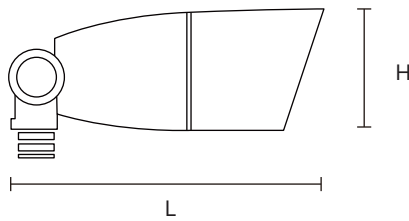

## TECHNICAL DRAWING

ADL-GUL-C6: L 101.8mm x H 50mm

(L 4" x H 2")

Units in Metric

### Summary **ADL-GUL-C6**

**Dimensions** H 101.8mm x H 50mm

**Power Consumption** 6W

**Lumen Output** 490 lm

**Input Voltage** 12V DC, 24V DC

**Colour Temperature** 2700K, 3000K, 4000K, RGB

**Beam Angle** 24°, 40°, 60°