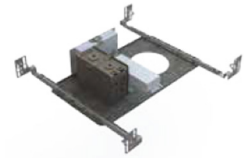

Type

Project

Notes

ADVANT
LIGHTING

OPTIONS & ACCESSORIES

MOUNTING PLATE

Ideal for unfinished basements and other renovation projects.
Choice of Square or Round for 4" Remodel housings.
Adjustable mounting bars included.

PA4NW 4" Square 4" Round

EMERGENCY DRIVER

Battery life: 120 minutes
Available only for 3.5" and 4" New Construction housings.
Housing Option: **-EM** suffix

EM

STEP-DOWN TRANSFORMER

Available only for 3.5" and 4" Remodel and New Construction housings.