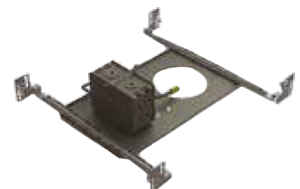

NEW CONSTRUCTION HOUSING

NWA		4	V		
1. MODEL	2. TYPE	3. SERIES	4. DRIVER	5. PERFORMANCE	6. OPTIONS
NWA New Construction Housing	S Square R Round	4 4"	V 120-277V AC	1 1300 lm (1000 lm with 2-1/2") 2 1900 lm L WD or CT	EM Emergency Driver (not available with WD and CT)