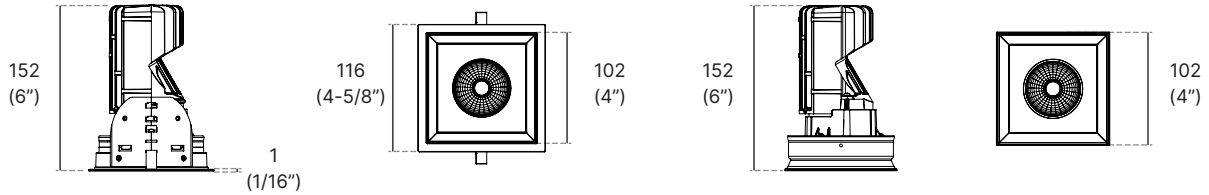

IP20
RATED & TESTED

5 YEARS
LIMITED WARRANTY
INCLUDED

TECHNICAL DRAWING

TR - Flangeless Trim

Units in Metric

PRODUCT SPECIFICATIONS

Summary	AP-AV4SFR-AR	AP-AV4SFR-TR
Dimensions	116mm x 116mm x H 152mm	102mm x 102mm x H 152mm
Power Consumption	14W, 23W	14W, 23W
Lumen Output	1300 - 1900 lm	1300 - 1900 lm
Input Voltage	120-277V AC	120-277V AC
Colour Temperature	2700K, 3000K, 3500K, 4000K, CCT, WD	2700K, 3000K, 3500K, 4000K, CCT, WD
Finish	Gold, Chrome, Brushed Chrome, Matte White, Brushed Nickel, Satin Nickel, Matte Black, Aluminum	
CRI	Ra90	Ra90
Beam Angle	15° (Spot), 30° (Narrow Flood), 42° (Flood)	15° (Spot), 30° (Narrow Flood), 42° (Flood)
Warranty	5 Years	5 Years

ORDER FORM

1	2	3	4	5	6	7	78
1. FAMILY	2. SIZE	3. WATTAGE	4. VOLTAGE	5. CCT			
AP-AV4SFR	AR 116 x 116 x 152	14 14W	A 120-277V AC	27 2700K	35 3500K	CCT Colour Tuning	
	TR 102 x 102 x 152	23 23W		30 3000K			
6. BEAM ANGLE		7. TRIM FINISH - AR only			8. REFLECTOR FINISH		
15 15°	42 42°	CH Chrome	BC Brushed Chrome	WH White	GD Gold	BK Black	WH White
30 30°		AL Aluminum	BN Brushed Nickel	BK Black	SN Satin Nickel	AL Aluminum	CL Clear