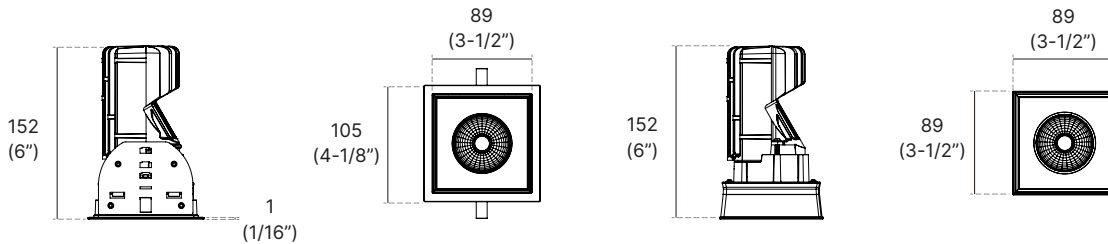

IP20
RATED & TESTED

5 YEARS
LIMITED WARRANTY
INCLUDED

TECHNICAL DRAWING

TR - Flangeless Trim

Units in Metric

PRODUCT SPECIFICATIONS

Summary	AP-A3SFR-AR	AP-A3SFR-TR
Dimensions	105mm x 105mm x 152mm	89mm x 89mm x 152mm
Power Consumption	14 W, 23 W	14 W, 23 W
Lumen Output	1300-1900 lm	1300-1900 lm
Input Voltage	120-277V AC	120-277V AC
Colour Temperature	2700K, 3000K, 3500K, 4000K, CCT, WD	2700K, 3000K, 3500K, 4000K, CCT, WD
Finish	Gold, Chrome, Brushed Chrome, Matte White, Brushed Nickel, Satin Nickel, Matte Black, Aluminum	
CRI	Ra90	Ra90
Beam Angle	15° (Spot), 30° (Narrow Flood), 42° (Flood)	15° (Spot), 30° (Narrow Flood), 42° (Flood)
Warranty	5 Years	5 Years

ORDER FORM

1	2	3	4	5	6	7	8
1. FAMILY	2. SIZE	3. WATTAGE		4. VOLTAGE	5. CCT		
AP-A3SFR	AR 105 x 105 x 152	14 14W	A 120-277V AC	27 2700K	35 3500K	CCT Colour Tuning WD Warm Dimming	
	TR 89 x 89 x 152	23 23W		30 3000K	40 4000K		
6. BEAM ANGLE		7. TRIM FINISH - AR only			8. REFLECTOR FINISH		
15 15°	42 42°	CH Chrome	BC Brushed Chrome	WH White	GD Gold	CL Clear	BK Black
30 30°		AL Aluminum	BN Brushed Nickel	BK Black	SN Satin Nickel	WH White	AL Aluminum