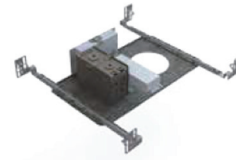

Type

Project

Notes

ADVANT
LIGHTING

OPTIONS & ACCESSORIES

MOUNTING PLATE

Ideal for unfinished basements and other renovation projects.
Choice of Square or Round for 3.5" Remodel housings.
Adjustable mounting bars included.

PA3NW 3.5" Square, 3.5" Round

EMERGENCY DRIVER

Battery life: 120 minutes
Available only for 3.5" and 4" New Construction housings.
Housing Option: **-EM** suffix

EM

STEP-DOWN TRANSFORMER

Available only for 3.5" and 4" Remodel and New Construction housings.