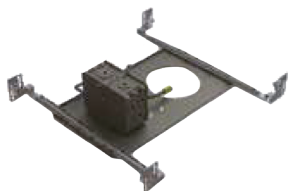

NEW CONSTRUCTION HOUSING

NWA		3	V		
1. MODEL	2. TYPE	3. SERIES	4. DRIVER	5. PERFORMANCE	6. OPTIONS
NWA New Construction Housing	S Square R Round	3 3-1/2"	V 120-277V AC	1 1300 lm (1000 lm with 2-1/2") 2 1900 lm L WD or CT	EM Emergency Driver (not available with WD and CT)