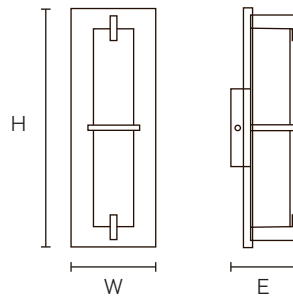

Type _____
 Project _____
 Notes _____

AD-LW-172
 WALL LIGHT / SCONE
 Integral LED
 Steel Housing
 Multiple Finish Options

5 YEARS
 LIMITED WARRANTY
 INCLUDED

TECHNICAL DRAWING

AD-LW-172: H 368mm x W 127mm x E 101mm
 (H 15.2" x W 5" x E 3.98")

Units in Metric

PRODUCT SPECIFICATIONS

Summary	AD-LW-172
Dimensions	H 368mm x W 127mm x E 101mm
Power Consumption	13 W
Lumen Output	950 lm
Input Voltage	120-277V AC
Colour Temperature	Selectable White: 3000K-4000K
Material	Steel Housing, Acrylic Shade
Shade Finish	White Acrylic
Finish	Satin Nickel, Polished Chrome, Oil Rubbed Bronze
Warranty	5 Years

ORDER FORM

1	2	3	4	5	6	7
1. FAMILY	2. SIZE	3. WATTAGE	4. VOLTAGE	5. CCT	6. CRI	7. HOUSING
AD-LW	172 368 x 127 x 101 mm	13 13 W	A 120-277V AC	CCT Selectable White (3000K-4000K)	80 Ra80	NC Satain Nickel CH Polished Chrome BR Oil Rubbed Bronze