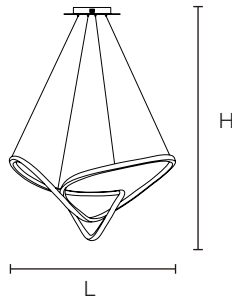

Type _____
 Project _____
 Notes _____

AD-NA-1906B-12A

DECORATIVE SUSPENSION LIGHT

Intended for indoor use

Suspension mounting

Luxury design application

5 YEARS
 LIMITED WARRANTY
 INCLUDED

TECHNICAL DRAWING

AD-NA-1906B-12A: L 1170mm x W 690mm x H 1800mm

(L 46.06" x W 27.17" x H 70.87")

Units in Metric

PRODUCT SPECIFICATIONS

Summary	AD-NA-1906B-12A
Dimensions	L 1170mm x W 690mm x H 1800mm
Power Consumption	45 W
Lumen Output	2250 lm
Input Voltage	120V AC
Colour Temperature	3000K, 3500K, 4000K
Trim	Black, Silver, Gold, White, Brass
CRI	Ra80
IP Rating	IP20
Warranty	5 Years

ORDER FORM

1	2	3	4	5	6	7	
1. FAMILY	2. SIZE	3. VOLTAGE	4. CCT	5. CRI	6. TRIM	7. FINISH	
AD-NA	1906B-12A	L 1170 x W 690 x H 1800	A 120V AC	30 3000K 35 3500K 40 4000K	80 Ra80	BK Black SV Silver GD Gold WH White BR Brass	MT Matte GL Gloss BR Brushed