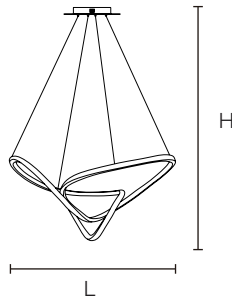

Type _____
 Project _____
 Notes _____

AD-NA-1906B-10A

DECORATIVE SUSPENSION LIGHT

Intended for indoor use

Suspension mounting

Luxury design application

5 YEARS
 LIMITED WARRANTY
 INCLUDED

TECHNICAL DRAWING

AD-NA-1906B-10A: L 1030mm x W 540mm x H 1800mm

(L 40.55" x W 21.26" x H 70.87")

Units in Metric

PRODUCT SPECIFICATIONS

Summary	AD-NA-1906B-10A
Dimensions	L 1030mm x W 540mm x H 1800mm
Power Consumption	38 W
Lumen Output	1900 lm
Input Voltage	120V AC
Colour Temperature	3000K, 3500K, 4000K
Trim	Black, Silver, Gold, White, Brass
CRI	Ra80
IP Rating	IP20
Warranty	5 Years

ORDER FORM

1	2	3	4	5	6	7	
1. FAMILY	2. SIZE	3. VOLTAGE	4. CCT	5. CRI	6. TRIM	7. FINISH	
AD-NA	1906B-12A L 1170 x W 690 x H 1800	A 120V AC	30 3000K 35 3500K 40 4000K	80 Ra80	BK Black SV Silver GD Gold	WH White BR Brass	MT Matte GL Gloss BR Brushed