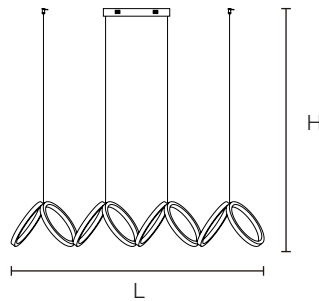

Type \_\_\_\_\_  
 Project \_\_\_\_\_  
 Notes \_\_\_\_\_

**AD-NA-1905B-8A**  
 DECORATIVE SUSPENSION LIGHT  
 Intended for indoor use  
 Suspension mounting  
 Luxury design application

**TECHNICAL DRAWING**

**AD-NA-1905B-8A:** L 1250mm x W 270mm x H 1800mm  
 (L 49.21" x W 10.63" x H 70.87")

Units in Metric

**PRODUCT SPECIFICATIONS**

Summary	AD-NA-1905A-8A
<b>Dimensions</b>	L 1250mm x W 270mm x H 1800mm
<b>Power Consumption</b>	82 W
<b>Lumen Output</b>	4100 lm
<b>Input Voltage</b>	120V AC
<b>Colour Temperature</b>	3000K, 3500K, 4000K
<b>Trim</b>	Black, Silver, Gold, White, Brass
<b>CRI</b>	Ra80
<b>IP Rating</b>	IP20
<b>Warranty</b>	5 Years

**ORDER FORM**

1	2	3	4	5	6	7	
1. FAMILY	2. SIZE	3. VOLTAGE	4. CCT	5. CRI	6. TRIM	7. FINISH	
<b>AD-NA</b>	<b>1905A-8A</b>	L 1250 x W 270 x H 1800	<b>A</b> 120V AC	<b>30</b> 3000K <b>35</b> 3500K <b>40</b> 4000K	<b>80</b> Ra80	<b>BK</b> Black <b>SV</b> Silver <b>GD</b> Gold <b>WH</b> White <b>BR</b> Brass	<b>MT</b> Matte <b>GL</b> Gloss <b>BR</b> Brushed