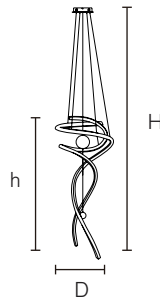

Type \_\_\_\_\_  
 Project \_\_\_\_\_  
 Notes \_\_\_\_\_

**AD-NA-1833A-2A**

DECORATIVE SUSPENSION LIGHT

Intended for indoor use

Suspension mounting

Luxury design application

**5 YEARS**  
 LIMITED WARRANTY  
 INCLUDED

**TECHNICAL DRAWING**

**AD-NA-1833A-2A:** D Ø700mm x h 1300mm x H 3000mm

(D Ø27.56" x h 51.18" x H 118.11")

Units in Metric

**PRODUCT SPECIFICATIONS**

Summary	AD-NA-1833A-2A
<b>Dimensions</b>	D Ø700mm x h 1300mm x H 3000mm
<b>Power Consumption</b>	104 W
<b>Lumen Output</b>	5200 lm
<b>Input Voltage</b>	120V AC
<b>Colour Temperature</b>	3000K, 3500K, 4000K
<b>Trim</b>	Black, Silver, Gold, White, Brass
<b>CRI</b>	Ra80
<b>IP Rating</b>	IP20
<b>Warranty</b>	5 Years

**ORDER FORM**

1	2	3	4	5	6	7	
1. FAMILY	2. SIZE	3. VOLTAGE	4. CCT	5. CRI	6. TRIM	7. FINISH	
<b>AD-NA</b>	<b>1833A-2A</b>	D Ø700 x h 1300 x H 3000	<b>A</b> 120V AC	<b>30</b> 3000K <b>35</b> 3500K <b>40</b> 4000K	<b>80</b> Ra80	<b>BK</b> Black <b>SV</b> Silver <b>GD</b> Gold <b>WH</b> White <b>BR</b> Brass	<b>MT</b> Matte <b>GL</b> Gloss <b>BR</b> Brushed