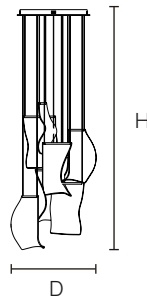

Type _____
 Project _____
 Notes _____

AD-NA-1818A-8

DECORATIVE SUSPENSION LIGHT

Intended for indoor use

Suspension mounting

Luxury design application

5 YEARS
 LIMITED WARRANTY
 INCLUDED

TECHNICAL DRAWING

AD-NA-1818A-8: D Ø600mm x H 1800mm

(D Ø23.62" x H 70.87")

Units in Metric

PRODUCT SPECIFICATIONS

Summary	AD-NA-1818A-8
Dimensions	D Ø600mm x H 1800mm
Power Consumption	8*3 W
Lumen Output	1200 lm
Input Voltage	120V AC
Colour Temperature	3000K, 3500K, 4000K
Trim	Black, Silver, Gold, White, Brass
CRI	Ra80
IP Rating	IP20
Warranty	5 Years

ORDER FORM

1	2	3	4	5	6	7
1. FAMILY	2. SIZE	3. VOLTAGE	4. CCT	5. CRI	6. TRIM	7. FINISH
AD-NA	1818A-8 D Ø600 x H 1800	A 120V AC	30 3000K 35 3500K 40 4000K	80 Ra80	BK Black SV Silver GD Gold	WH White BR Brass MT Matte GL Gloss BR Brushed