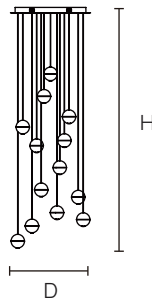

Type \_\_\_\_\_  
 Project \_\_\_\_\_  
 Notes \_\_\_\_\_

**AD-NA-1812A-13A**  
 DECORATIVE SUSPENSION LIGHT  
 Intended for indoor use  
 Suspension mounting  
 Luxury design application

## TECHNICAL DRAWING

**AD-NA-1812A-13A:** D Ø600mm x H 2000mm  
 (D Ø23.62" x H 78.74")

Units in Metric

## PRODUCT SPECIFICATIONS

Summary	AD-NA-1812A-13A
<b>Dimensions</b>	D Ø600mm x H 2000mm
<b>Power Consumption</b>	3*13 W
<b>Lumen Output</b>	1300 lm
<b>Input Voltage</b>	120V AC
<b>Colour Temperature</b>	3000K, 3500K, 4000K
<b>Trim</b>	Black, Silver, Gold, White, Brass
<b>CRI</b>	Ra80
<b>IP Rating</b>	IP20
<b>Warranty</b>	5 Years

## ORDER FORM

1	2	3	4	5	6	7	
1. FAMILY	2. SIZE	3. VOLTAGE	4. CCT	5. CRI	6. TRIM	7. FINISH	
<b>AD-NA</b>	<b>1812A-13A</b> D Ø600 x H 2000	<b>A</b> 120V AC	<b>30</b> 3000K <b>35</b> 3500K <b>40</b> 4000K	<b>80</b> Ra80	<b>BK</b> Black <b>SV</b> Silver <b>GD</b> Gold	<b>WH</b> White <b>BR</b> Brass	<b>MT</b> Matte <b>GL</b> Gloss <b>BR</b> Brushed