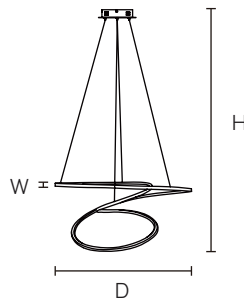

Type _____
 Project _____
 Notes _____

AD-NA-1607A-8B

DECORATIVE SUSPENSION LIGHT

Intended for indoor use

Suspension mounting

Luxury design application

5 YEARS
LIMITED WARRANTY
INCLUDED

TECHNICAL DRAWING

AD-NA-1607A-8B: W 23.5mm x D Ø800mm x H 1500mm

(W 0.93" x D Ø31.5" x H 59.06")

Units in Metric

PRODUCT SPECIFICATIONS

Summary	AD-NA-1607A-8B
Dimensions	W 23.5mm x D Ø800mm x H 1500mm
Power Consumption	47 W
Lumen Output	2350 lm
Input Voltage	120V AC
Colour Temperature	3000K, 3500K, 4000K
Trim	Black, Silver, Gold, White, Brass
CRI	Ra80
IP Rating	IP20
Warranty	5 Years

ORDER FORM

1	2	3	4	5	6	7	
1. FAMILY	2. SIZE	3. VOLTAGE	4. CCT	5. CRI	6. TRIM	7. FINISH	
AD-NA	1607A-8B D Ø800 x H 1500	A 120V AC	30 3000K 35 3500K 40 4000K	80 Ra80	BK Black SV Silver GD Gold	WH White BR Brass	MT Matte GL Gloss BR Brushed