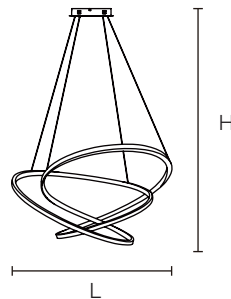

Type \_\_\_\_\_  
 Project \_\_\_\_\_  
 Notes \_\_\_\_\_

**AD-NA-1603B-10A**

DECORATIVE SUSPENSION LIGHT

Intended for indoor use

Suspension mounting

Luxury design application

**5 YEARS**  
LIMITED WARRANTY  
INCLUDED

**TECHNICAL DRAWING**

**AD-NA-1603B-10A:** L 1000mm x W 1000mm x H 1500mm

(L 28.35" x W 28.35" x H 59.06")

Units in Metric

**PRODUCT SPECIFICATIONS**

Summary	AD-NA-1603B-10A
<b>Dimensions</b>	L 1000mm x W 1000mm x H 1500mm
<b>Power Consumption</b>	75 W
<b>Lumen Output</b>	3750 lm
<b>Input Voltage</b>	120V AC
<b>Colour Temperature</b>	3000K, 3500K, 4000K
<b>Trim</b>	Black, Silver, Gold, White, Brass
<b>CRI</b>	Ra80
<b>IP Rating</b>	IP20
<b>Warranty</b>	5 Years

**ORDER FORM**

1	2	3	4	5	6	7	
1. FAMILY	2. SIZE	3. VOLTAGE	4. CCT	5. CRI	6. TRIM	7. FINISH	
<b>AD-NA</b>	<b>1603B-10A</b>	L 1000 x W 1000 x H 1500	<b>A</b> 120V AC	<b>30</b> 3000K <b>35</b> 3500K <b>40</b> 4000K	<b>80</b> Ra80	<b>BK</b> Black <b>SV</b> Silver <b>GD</b> Gold <b>WH</b> White <b>BR</b> Brass	<b>MT</b> Matte <b>GL</b> Gloss <b>BR</b> Brushed