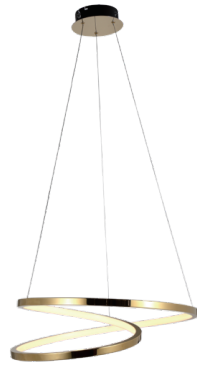

Type \_\_\_\_\_  
 Project \_\_\_\_\_  
 Notes \_\_\_\_\_

**AD-NA-1602A-6A**

DECORATIVE SUSPENSION LIGHT

Intended for indoor use

Suspension mounting

Luxury design application

**5 YEARS**  
LIMITED WARRANTY  
INCLUDED

**TECHNICAL DRAWING**

**AD-NA-1602A-6A:** D Ø600mm x H 1500mm

(D Ø23.62"x H 59.06")

Units in Metric

**PRODUCT SPECIFICATIONS**

Summary	AD-NA-1602A-6A
<b>Dimensions</b>	D Ø600mm x H 1500mm
<b>Power Consumption</b>	36 W
<b>Lumen Output</b>	1800 lm
<b>Input Voltage</b>	120V AC
<b>Colour Temperature</b>	3000K, 3500K, 4000K
<b>Trim</b>	Black, Silver, Gold, White, Brass
<b>CRI</b>	Ra80
<b>IP Rating</b>	IP20
<b>Warranty</b>	5 Years

**ORDER FORM**

1	2	3	4	5	6	7	
1. FAMILY	2. SIZE	3. VOLTAGE	4. CCT	5. CRI	6. TRIM	7. FINISH	
<b>AD-NA</b>	<b>1602A-6A</b> D Ø600 x H 1500	<b>A</b> 120V AC	<b>30</b> 3000K <b>35</b> 3500K <b>40</b> 4000K	<b>80</b> Ra80	<b>BK</b> Black <b>SV</b> Silver <b>GD</b> Gold	<b>WH</b> White <b>BR</b> Brass	<b>MT</b> Matte <b>GL</b> Gloss <b>BR</b> Brushed