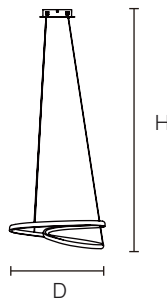

Type \_\_\_\_\_  
 Project \_\_\_\_\_  
 Notes \_\_\_\_\_

**AD-NA-1602A-6A**

DECORATIVE SUSPENSION LIGHT

Intended for indoor use

Suspension mounting

Luxury design application

**5 YEARS**  
LIMITED WARRANTY  
INCLUDED

**TECHNICAL DRAWING**

**AD-NA-1602A-6A:** D Ø600mm x H 1500mm

(D Ø23.62"x H 59.06")

Units in Metric

**PRODUCT SPECIFICATIONS**

Summary	AD-NA-1602A-6A
<b>Dimensions</b>	D Ø600mm x H 1500mm
<b>Power Consumption</b>	36 W
<b>Lumen Output</b>	1800 lm
<b>Input Voltage</b>	120V AC
<b>Colour Temperature</b>	3000K, 3500K, 4000K
<b>Trim</b>	Black, Silver, Gold, White, Brass
<b>CRI</b>	Ra80
<b>IP Rating</b>	IP20
<b>Warranty</b>	5 Years

**ORDER FORM**

1	2	3	4	5	6	7	
1. FAMILY	2. SIZE	3. VOLTAGE	4. CCT	5. CRI	6. TRIM	7. FINISH	
<b>AD-NA</b>	<b>1602A-6A</b> D Ø600 x H 1500	<b>A</b> 120V AC	<b>30</b> 3000K <b>35</b> 3500K <b>40</b> 4000K	<b>80</b> Ra80	<b>BK</b> Black <b>SV</b> Silver <b>GD</b> Gold	<b>WH</b> White <b>BR</b> Brass	<b>MT</b> Matte <b>GL</b> Gloss <b>BR</b> Brushed