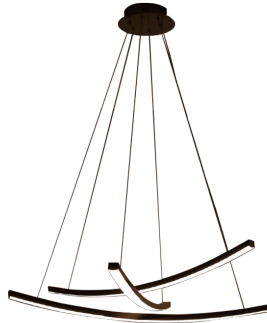

Type _____
 Project _____
 Notes _____

AD-NA-1378A-3

DECORATIVE SUSPENSION LIGHT

Intended for indoor use

Suspension mounting

Luxury design application

5 YEARS
LIMITED WARRANTY
INCLUDED

TECHNICAL DRAWING

AD-NA-1378A-3 D Ø1000mm x H 1500mm

(D Ø39.37" x H 59.06")

Units in Metric

PRODUCT SPECIFICATIONS

Summary	AD-NA-1378A-3
Dimensions	D Ø1000mm x H 1500mm
Power Consumption	52 W
Lumen Output	2600 lm
Input Voltage	120V AC
Colour Temperature	3000K, 3500K, 4000K
Trim	Black, Silver, Gold, White, Brass
CRI	Ra80
IP Rating	IP20
Warranty	5 Years