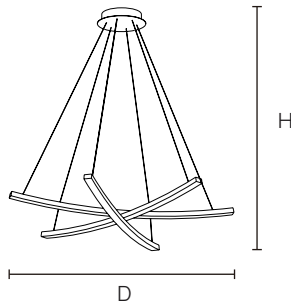

Type _____
 Project _____
 Notes _____

AD-NA-1378A-3

DECORATIVE SUSPENSION LIGHT

Intended for indoor use

Suspension mounting

Luxury design application

5 YEARS
LIMITED WARRANTY
INCLUDED

TECHNICAL DRAWING

AD-NA-1378A-3 D Ø1000mm x H 1500mm

(D Ø39.37" x H 59.06")

Units in Metric

PRODUCT SPECIFICATIONS

Summary	AD-NA-1378A-3
Dimensions	D Ø1000mm x H 1500mm
Power Consumption	52 W
Lumen Output	2600 lm
Input Voltage	120V AC
Colour Temperature	3000K, 3500K, 4000K
Trim	Black, Silver, Gold, White, Brass
CRI	Ra80
IP Rating	IP20
Warranty	5 Years

ORDER FORM

1	2	3	4	5	6	7	
1. FAMILY	2. SIZE	3. VOLTAGE	4. CCT	5. CRI	6. TRIM	7. FINISH	
AD-NA	1378A-3 D Ø1000 x H 1500	A 120V AC	30 3000K 35 3500K 40 4000K	80 Ra80	BK Black SV Silver GD Gold	WH White BR Brass	MT Matte GL Gloss BR Brushed