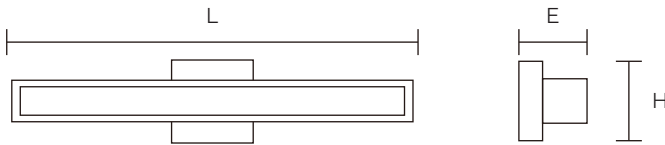

Type _____
 Project _____
 Notes _____

AD-LV 323-324-325

WALL LIGHT: Vanity/ Bath Bar

Intended for indoor use

Aluminum Housing

Multiple Finish Options

Multiple Color Temperature Tunable

TECHNICAL DRAWING

LV-323: L 22" x H 4-1/4" x E 2-7/8"

LV-324: L 34" x H 4-1/4" x E 2-7/8"

LV-325: L 46" x H 4-1/4" x E 2-7/8"

Units in Imperial

PRODUCT SPECIFICATIONS

Summary	LV-323	LV-324	LV-325
Dimensions	L 22" x H 4-1/4" x E 2-7/8"	L 34" x H 4-1/4" x E 2-7/8"	L 46" x H 4-1/4" x E 2-7/8"
Power Consumption	23W	35W	50W
Lumen Output	1600 lm	2450 lm	3500 lm
Input Voltage	120-277V AC	*	*
Material	Aluminum Housing, Acrylic Shade	*	*
Shade Finish	White Acrylic	*	*
Finish	Satin Nickel /Oil Rubbed Bronze	*	*
CRI	Ra80, Ra90	*	*
Warranty	5 Years	*	*

* Same as previous spec

ORDER FORM

1	2	3	4	5	6
1. FAMILY	2. SIZE	3. POWER	4. VOLTAGE	5. CRI	6. FINISH
AD-LV	323 L 22" x H 4-1/4" x E 2-7/8" 324 L 34" x H 4-1/4" x E 2-7/8" 324 L 46" x H 4-1/4" x E 2-7/8"	23 23W 35 35W 50 50W	A 120-277V AC	80 Ra80 90 Ra90	NK Satin Nickel BR Oil Rubbed Bronze