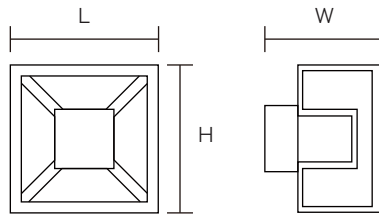

TECHNICAL DRAWING

AD-LWA-0833-A: L 140mm x W 140mm x H 90mm
 (L 5.51" x W 5.51" x H 3.54")

Units in Metric

PRODUCT SPECIFICATIONS

Summary	AD-LWA-0833-A
Dimensions	L 140mm x W 140mm x H 90mm
Power Consumption	5W
Lumen Output	350 lm
Input Voltage	90-260V AC
CCT	3000K
IP Rating	IP65
CRI	Ra90
Housing	Black, White, Grey
Warranty	5 Years