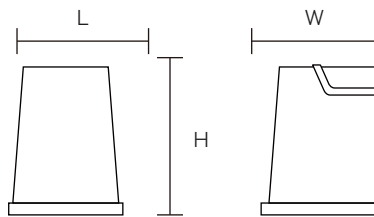

**TECHNICAL DRAWING**

**AD-LWA-0711-A:** L 155mm x W 106mm x H 106mm  
 (L 6.1" x W 4.17" x H 4.17")

Units in Metric

**PRODUCT SPECIFICATIONS**

<b>Summary</b>	<b>AD-LWA-0711-A</b>
<b>Dimensions</b>	L 155mm x W 106mm x H 106mm
<b>Power Consumption</b>	2W(UP) + 4W(DOWN)
<b>Lumen Output</b>	140 lm(UP) + 280 lm(DOWN)
<b>Input Voltage</b>	90-260V AC
<b>CCT</b>	3000K
<b>IP Rating</b>	IP65
<b>CRI</b>	Ra90
<b>Housing</b>	Black, White, Grey
<b>Warranty</b>	5 Years