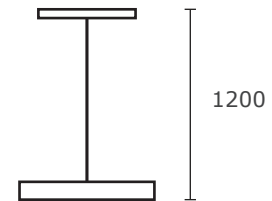

Type	
Project	
Notes	

AD-DRG Series

Circular Suspension Light

Intended for indoor use
 Suspension mounting
 Circular frosted cover
 Available in 2 sizes

Technical Drawing

units in mm

Product Specifications

Model	AD-DRG-1S	AD-DRG-1M
Dimensions (mm)	571 x 550 x 1200	720 x 700 x 1200
Power Consumption	22 W	31 W
Input Voltage	120 - 277V AC	
Colour Temperature	3000K, 3500K, 4000K	
Lumen Output	1540 lm	2170 lm
IP Rating	IP20	

Order Form

AD-DRG1	-	-	-
Family	2	3	4

1. FAMILY	2. SIZE	3. CCT	4. TRIM
AD-DRG1 AD-DRG1	S 571 x 550 x 1200 M 720 x 700 x 1200	30 3000K 40 4000K 35 3500K	WH White BK Black SV Silver BR Bronze