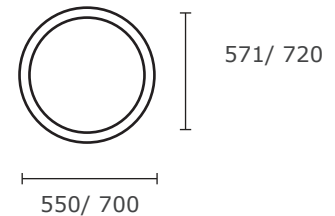

Type	
Project	
Notes	

AD-DRG Series

Circular Suspension Light

Intended for indoor use
 Suspension mounting
 Circular frosted cover
 Available in 2 sizes

Technical Drawing

units in mm

Product Specifications

Model	AD-DRG-1S	AD-DRG-1M
Dimensions (mm)	571 x 550 x 1200	720 x 700 x 1200
Power Consumption	22 W	31 W
Input Voltage	120 - 277V AC	
Colour Temperature	3000K, 3500K, 4000K	
Lumen Output	1540 lm	2170 lm
IP Rating	IP20	

Order Form

AD-DRG1	-	-	-
Family	2	3	4

1. FAMILY	2. SIZE	3. CCT	4. TRIM
AD-DRG1 AD-DRG1	S 571 x 550 x 1200 M 720 x 700 x 1200	30 3000K 40 4000K 35 3500K	WH White BK Black SV Silver BR Bronze