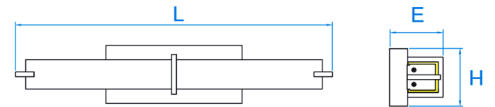

## LV-033/034/096

WALL LIGHT: Vanity/ Bath Bar

Intended for indoor use

Steel Housing

Multiple Finish Options

## PRODUCT SPECIFICATIONS

Summary	LV-033	LV-034	LV-096
Dimensions	25-3/4"L x 4-3/4"H x 4-1/2"E	37-1/2"L x 4-3/4"H x 4-1/2"E	49-1/2"L x 4-3/4"H x 4-1/2"E
Power Consumption	19 W	23 W	38 W
Lumen Output	1400 lm	2000 lm	3300 lm
Input Voltage	120 - 277V AC		
Material	Steel Housing, Acrylic Shade		
Shade Finish	White Acrylic		
Finish	Brush Nickel, Chrome, Black		
Warranty	5 years		

LV-033	25-3/4"L x 4-3/4"H x 4-1/2"E
LV-034	37-1/2"L x 4-3/4"H x 4-1/2"E
LV-096	49-1/2"L x 4-3/4"H x 4-1/2"E

\* units in inches

### 2. SIZE

**S** 25-3/4"L x 4-3/4"H x 4-1/2"E <sup>1</sup>  
**M** 37-1/2"L x 4-3/4"H x 4-1/2"E <sup>2</sup>  
**L** 49-1/2"L x 4-3/4"H x 4-1/2"E <sup>3</sup>