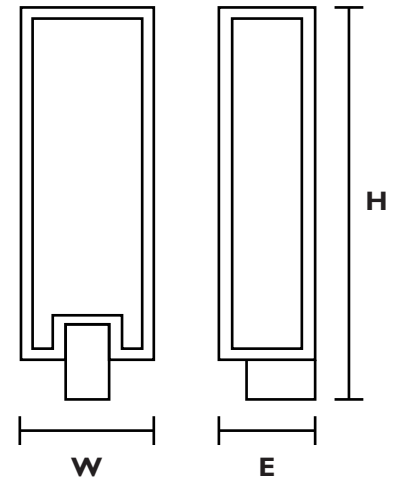

TYPE	
PROJECT	
NOTES	

AD-LW-216

LED WALL LIGHT SCONE

Intended for indoor use

Steel Housing

White Acrylic Shade

Silver/ Bronze Finish

PRODUCT SPECIFICATION

Summary	AD-LW-216
Dimensions (mm)	5" x 14 1/2" x 3 1/2"
Lumen Output	1100 lm
Power Consumption	14 W
Input Voltage	120 - 277V AC
CCT	3000K, 3500K, 4000K
Material	Steel Housing, Acrylic Shade
Finish	Silver/Bronze
Warranty	5 Years

5" W x 14 1/2" H x 3 1/2" E

Units in Imperial Unit

ORDER FORM

AD-LW									
1. FAMILY	2. SIZE	3. WATTAGE		4. VOLTAGE		5. CCT		6. FINISH	
AD-LW	216 5" x 14 1/2" x 3 1/2"	14	14 W	A	120-277V AC	30	3000K	SV	Silver
						35	3500K	BR	Bronze
						40	4000K		