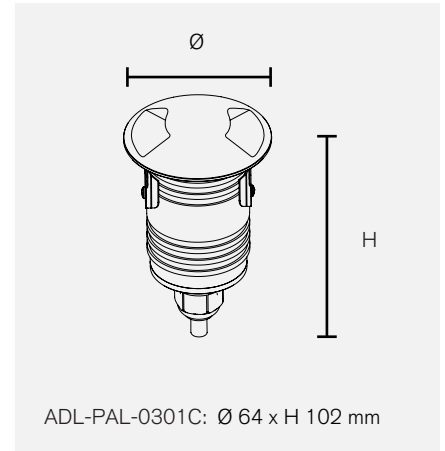

### Aluminium Path Light

For outdoor, recessed, path, decking  
 External driver - 2M of power cable  
 Weather resistant hard anodized finish  
 Professional optical lens

IP 68 Single Fixture Junction Box

## PRODUCTS

Summary	ADL-PAL-0301C
Dimensions (mm)	Ø 64 x H 102
Lumen Output	250 lm
Power Consumption	3 W
Input Voltage	24V DC
Colour Temperature	3000K, 4000K, 5000K, Red, Green, Blue
IP	67
Finish	Weather resistant hard anodized finish
Warranty	5 Years