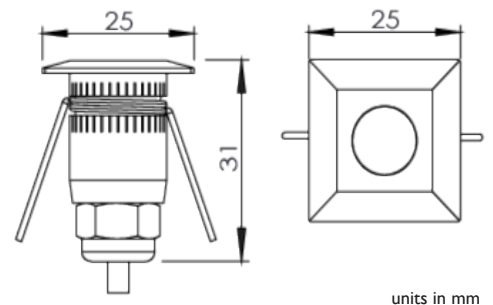

Summary	ADL-STL-0102D
Lumen Output	120 lm
Power Consumption	1 W
Dimensions (mm)	25 x 25 x 31
Voltage	3V DC
Colour Temperature	3000k, 4000k, 5000k, Red, Green, Blue
IP	67
Warranty	5 years

units in mm

ORDER FORM

ADL-STL-0102D				
---------------	--	--	--	--

1	2	3		
---	---	---	--	--

1. FAMILY	2. BEAM ANGLE	3. CCT
ADL-STL-0102D	25 25° (standard)	30 3000K
	45 45°	40 4000K
	60 60°	50 5000K
		R Red
		G Green
		B Blue