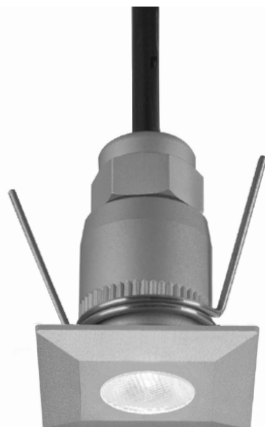

Type	
Project	
Notes	

ADL-STL Series

Aluminum Step Light

- For stairs, decking, handrails, artwork
- External driver - 1M of power cable
- Aluminum
- Weather resistant hard anodized finish
- Glue-free

PRODUCT SPECIFICATIONS

Summary	ADL-STL-0102D
Lumen Output	120 lm
Power Consumption	1 W
Dimensions (mm)	25 x 25 x 31
Voltage	3V DC
Colour Temperature	3000k, 4000k, 5000k, Red, Green, Blue
IP	67
Warranty	5 years

units in mm

ORDER FORM