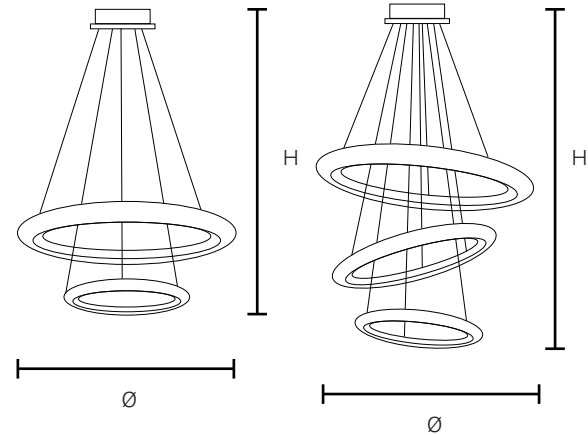

TYPE	
PROJECT	
NOTES	

AD-MD-C-2B, 3A

Decorative Suspension Light

- Intended for indoor use
- Suspension Mounting
- Luxury design application
- Variety finishes are available

PRODUCT SPECIFICATION

Summary	AD-MD-C-2B	AD-MD-C-3A
Dimensions (mm)	Ø 800 x H 1800	
Lumen Output	2800 lm	3640 lm
Power Consumption	40 W	52 W
Input Voltage	120-277V AC	
Colour Temperature	3000K, 3500K, 4000K	
Finish	Black, White, Silver, Brass	
CRI	Ra 80	
Warranty	5 Years	

AD-MD-C-2B: Ø 800 x H 1800

AD-MD-C-3A: Ø 800 x H 1800

ORDER FORM

AD-MD-C				
1	2	3	4	
I. FAMILY	2. CCT	3. CCT	4. Finish	
AD-MD-C	2B 2B 3A 3A	30 3000K 35 3500K 40 4000K	BK Black WH White SV Silver BR Brass	