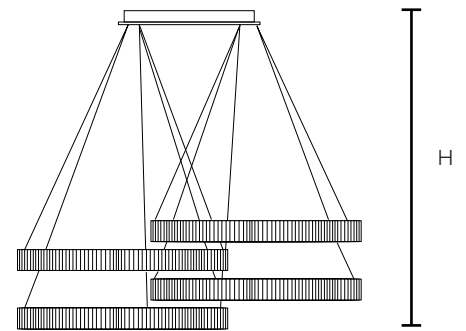

| | |
|---------|--|
| TYPE | |
| PROJECT | |
| NOTES | |

AD-MD-B-4B

Decorative Suspension Light

- Intended for indoor use
- Suspension Mounting
- Luxury design application
- Variety finishes are available

AD-MD-B-4B: L 1250 x W 850 x H 1500

PRODUCT SPECIFICATION

| | |
|--------------------|-----------------------------|
| Summary | AD-MD-B-4B |
| Dimensions (mm) | L 1250 x W 850 x H 1500 |
| Lumen Output | 3360 lm |
| Power Consumption | 48 W |
| Input Voltage | 120-277V AC |
| Colour Temperature | 3000K, 3500K, 4000K |
| Finish | Black, White, Silver, Brass |
| CRI | Ra 80 |
| Warranty | 5 Years |