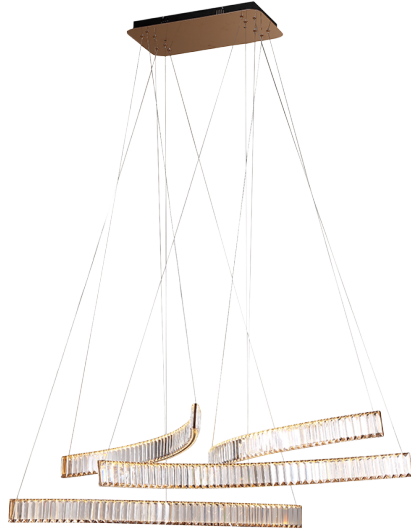

| | |
|---------|--|
| TYPE | |
| PROJECT | |
| NOTES | |

AD-MD-B-4B

Decorative Suspension Light

- Intended for indoor use
- Suspension Mounting
- Luxury design application
- Variety finishes are available

AD-MD-B-4B: L 1250 x W 850 x H 1500

PRODUCT SPECIFICATION

| | |
|--------------------|-----------------------------|
| Summary | AD-MD-B-4B |
| Dimensions (mm) | L 1250 x W 850 x H 1500 |
| Lumen Output | 3360 lm |
| Power Consumption | 48 W |
| Input Voltage | 120-277V AC |
| Colour Temperature | 3000K, 3500K, 4000K |
| Finish | Black, White, Silver, Brass |
| CRI | Ra 80 |
| Warranty | 5 Years |

ORDER FORM

| | | | |
|------------|---|---|--|
| AD-MD-B-4B | | | |
| 1 | 2 | 3 | |
| I. FAMILY | 2. CCT | 3. Finish | |
| AD-MD-B-4B | 30 3000K 35 3500K 40 4000K | BK Black WH White SV Silver BR Brass | |