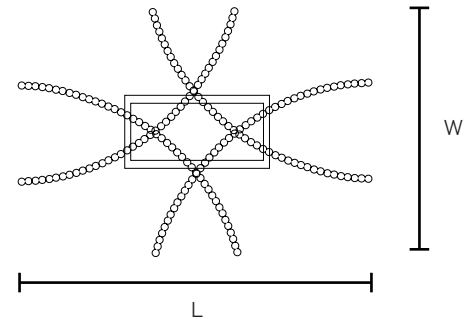

| | |
|---------|--|
| TYPE | |
| PROJECT | |
| NOTES | |

AD-MD-B-4B

Decorative Suspension Light

- Intended for indoor use
- Suspension Mounting
- Luxury design application
- Variety finishes are available

AD-MD-B-4B: L 1250 x W 850 x H 1500

PRODUCT SPECIFICATION

| | |
|--------------------|-----------------------------|
| Summary | AD-MD-B-4B |
| Dimensions (mm) | L 1250 x W 850 x H 1500 |
| Lumen Output | 3360 lm |
| Power Consumption | 48 W |
| Input Voltage | 120-277V AC |
| Colour Temperature | 3000K, 3500K, 4000K |
| Finish | Black, White, Silver, Brass |
| CRI | Ra 80 |
| Warranty | 5 Years |