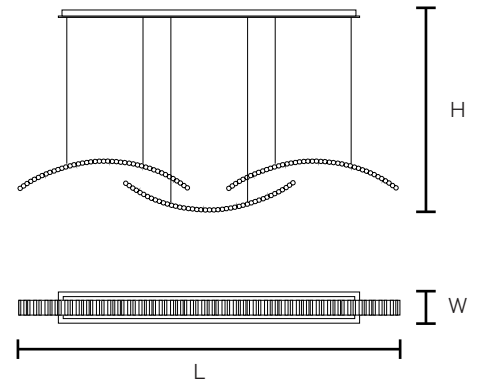

## AD-MD-B-3A

*Decorative Suspension Light*

- Intended for indoor use
- Suspension Mounting
- Luxury design application
- Variety finishes are available

## PRODUCT SPECIFICATION

Summary	AD-MD-B-3A
Dimensions (mm)	L 2000 x W 140 x H 1500 mm
Lumen Output	2450 lm
Power Consumption	35 W
Input Voltage	120-270V AC
Colour Temperature	3000K, 3500K, 4000K
Finish	Black, White, Silver, Brass
CRI	Ra 80
Warranty	5 Years

AD-MD-B-3A: L 2000 x W 140 x H 1500