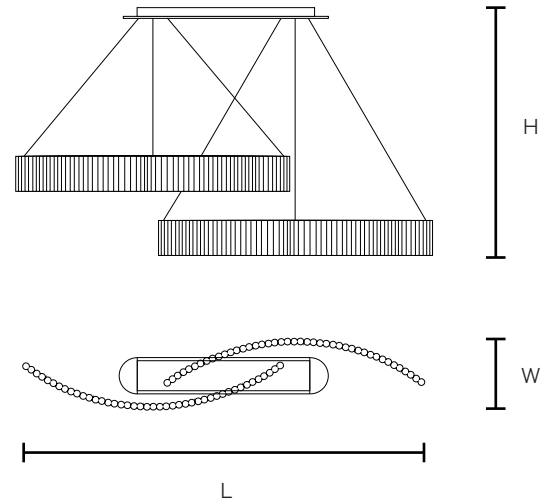

TYPE	
PROJECT	
NOTES	

AD-MD-B-2B

Decorative Suspension Light

- Intended for indoor use
- Suspension Mounting
- Luxury design application
- Variety finishes are available

PRODUCT SPECIFICATION

Summary	AD-MD-B-2B
Dimensions (mm)	AL 1500 x W 250 x H 1500
Lumen Output	1890 lm
Power Consumption	24 W
Input Voltage	120-277V AC
Colour Temperature	3000K, 3500K, 4000K
Finish	Black, White, Silver, Brass
CRI	Ra 80
Warranty	5 Years

AD-MD-B-2B: L 1500 x W 250 x H 1500

ORDER FORM

AD-MD-B-2B		
------------	--	--

I	2	3
1. FAMILY	2. CCT	3. Finish
AD-MD-B-2B	30 3000K 35 3500K 40 4000K	BK Black WH White SV Silver BR Brass