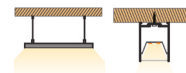

## PRODUCT SPECIFICATIONS

Model	L10570
Length	1200 or 2500 mm
Lumen Output	120 lm/W or 110 lm/W
CRI	80 or 90
Voltage	120 - 277V AC
Colour Temperature	3000k 4000k 5000k RGBW
Installation	Pendant Surface mounted
Beam Angle	104 °
Certification	cETLus, CE, RoHS
Warranty	5 years