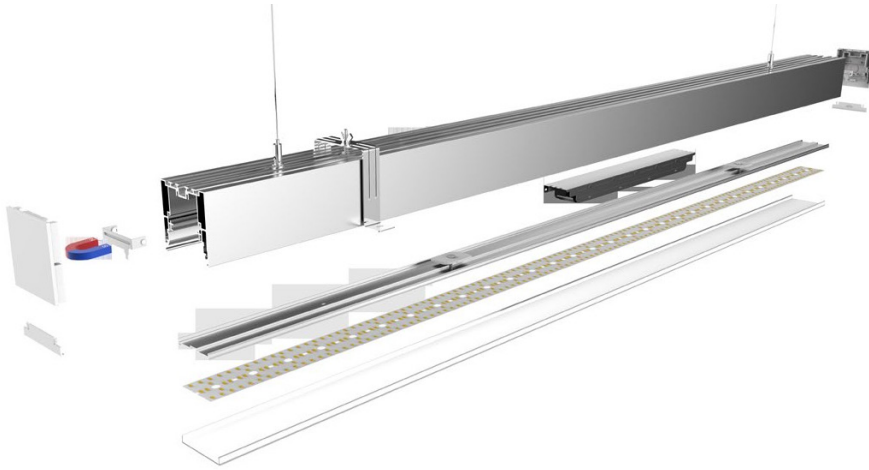

## Linear Luminaire - L10570

## PRODUCT SPECIFICATIONS

Model	L10570
Length	1200 or 2500 mm
Lumen Output	120 lm/W or 110 lm/W
CRI	80 or 90
Voltage	120 - 277V AC
Colour Temperature	3000k 4000k 5000k RGBW
Installation	Pendant Surface mounted
Beam Angle	104 °
Certification	cETLus, CE, RoHS
Warranty	5 years