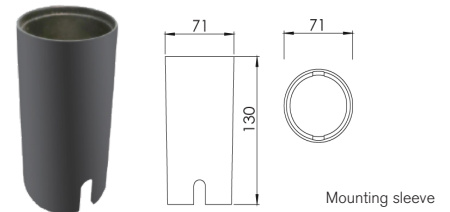

Mounting sleeve

ORDER FORM

ADL-WUL-0801RGBA				

1	2	3	4	5
1. FAMILY	2. CCT	3. IP	4. LENS OPTIONS	5. OPTIONS
ADL-WUL-0801RGBA	R Red G Green B Blue A RGB	67 68	1 Frosted glass lens 2 Silk-screen glass lens	Y Mounting Sleeve