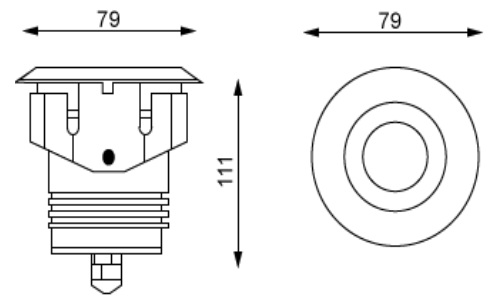

### PRODUCT SPECIFICATIONS

Summary	ADL-WUL-0801RGBA
Lumen Output	750 lm
Power Consumption	8 W
Dimensions (mm)	Ø 79 x 111
Voltage	24V DC
Colour Temperature	Red, Green, Blue, RGB
IP	67 or 68
Warranty	5 years