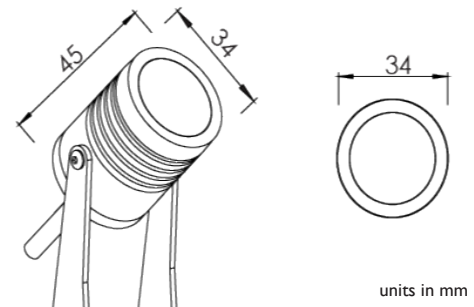

Type	
Project	
Notes	

ADL-UWL Series

Underwater Light

For pool, fountain, aquarium

External driver - 2 metres of power cable

U-shape bracket for adjustable angle

Stainless steel

High Molybdenum content corrosion resistant

Professional optical reflector

Left: Frosted glass lens

Right: Silk-screen glass lens

PRODUCT SPECIFICATIONS

Summary	ADL-UWL-0101C
Lumen Output	120 lm
Power Consumption	1 W
Dimensions (mm)	Ø 34 x 45
Voltage	12V DC
Colour Temperature	3000k, 4000k, 5000k, Red, Green, Blue
IP	68
Warranty	5 years

ORDER FORM

ADL-UWL-0101C				
---------------	--	--	--	--

1

2

3

4

1. FAMILY	2. BEAM ANGLE	3. CCT	4. LENS OPTIONS
ADL-UWL-0101C	36 36° (standard) 21 21°	30 3000K 40 4000K 50 5000K R Red G Green B Blue	1 Frosted glass lens 2 Silk-screen glass lens