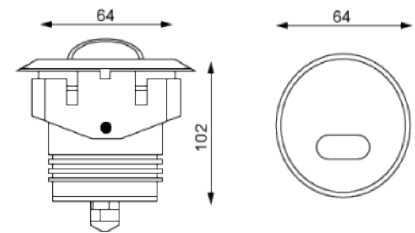

### PRODUCT SPECIFICATIONS

Summary	ADL-STL-0301E
Lumen Output	250 lm
Power Consumption	3 W
Dimensions (mm)	Ø 64 x 102
Voltage	24V DC
Colour Temperature	3000k, 4000k, 5000k, Red, Green, Blue
IP	67 or 68
Warranty	5 years

units in mm

Mounting sleeve