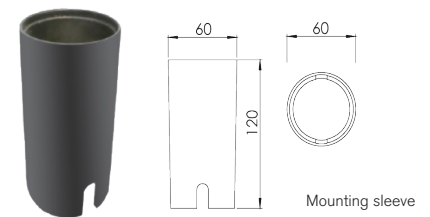

Mounting sleeve

ORDER FORM

ADL-STL-0301E				

1

2

3

4

1. FAMILY

ADL-STL-0301E

2. CCT

- 30 3000K
- 40 4000K
- 50 5000K
- R Red
- G Green
- B Blue

3. LENS OPTIONS

- 1 Frosted glass lens
- 2 Silk-screen glass lens

4. OPTIONS

Y Mounting sleeve