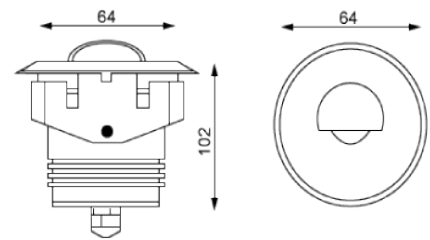

Silk-screen glass lens

PRODUCT SPECIFICATIONS

Summary	ADL-STL-0301A
Lumen Output	250 lm
Power Consumption	3 W
Dimensions (mm)	Ø 64 x 102
Voltage	24V DC
Colour Temperature	3000k, 4000k, 5000k, Red, Green, Blue
IP	67 or 68
Warranty	5 years

units in mm

Mounting sleeve

ORDER FORM

ADL-STL-0301A				
---------------	--	--	--	--

1

2

3

4