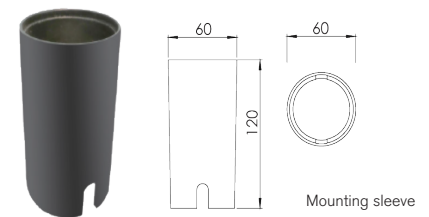

Type	
Project	
Notes	

ADL-STL Series

Aluminum Step Light

- For step, decking
- External driver - 1M of power cable
- Underwater versions
- Weather resistant hard anodized finish
- Aluminum
- Glue-free

Frosted glass lens

Silk-screen glass lens

PRODUCT SPECIFICATIONS

Summary	ADL-STL-0301A
Lumen Output	250 lm
Power Consumption	3 W
Dimensions (mm)	Ø 64 x 102
Voltage	24V DC
Colour Temperature	3000k, 4000k, 5000k, Red, Green, Blue
IP	67 or 68
Warranty	5 years

units in mm

Mounting sleeve

ORDER FORM

ADL-STL-0301A				
---------------	--	--	--	--

1

2

3

4